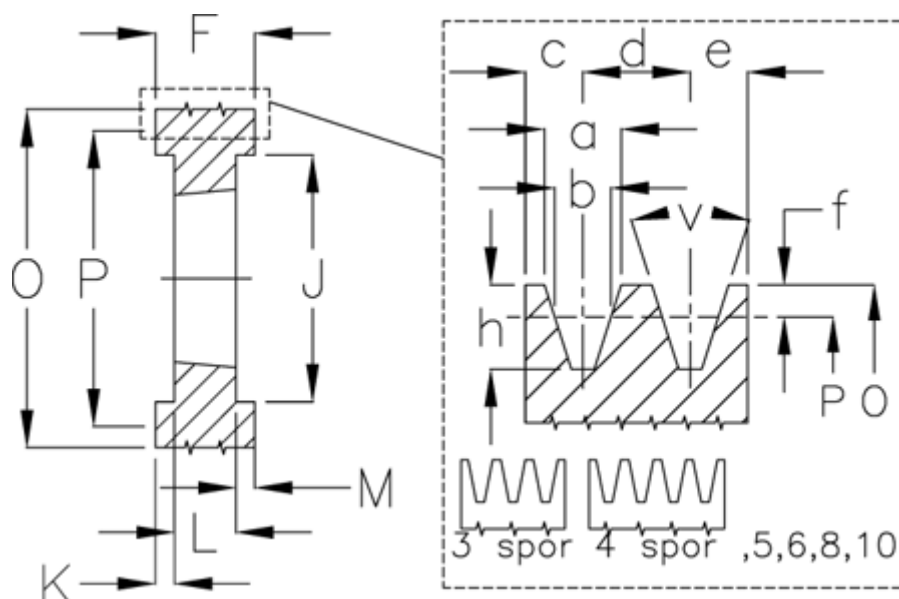

Article number: 604110023606

Description: V-belt pulley SPA 236/6 TL3020

Measures

a	= 12.7	For bush	= 3020	O	= 241.5
b	= 11.0	h	= 13.8	P	= 236
Bush ζ max	= 75	J	= 202	Type	= SPA
c	= 10.0	K	= 22	v	= 38 degrees
d	= 15.0	L	= 51		
e	= 10.0	m	= 22.0		
f	= 2.8	N	= -		
F	= 95	Number of ribs	= 6		